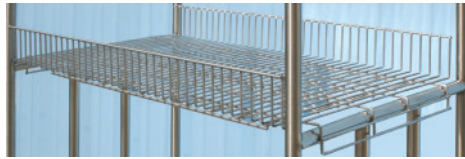

Local & Int'l Ph: 830-401-4400 ▪ Fax: 830-401-0600

www.tqhotels.com ▪ Email: tqcarts@tqind.com ▪ Toll Free **800-826-1245**

LUGGAGE CART

Options and Accessories

Hanging Hooks

Allows items to hang on side of luggage cart. Great space saver. Models are Standard with 4 Hooks

Optional: Shelves

Choice of Wire or Solid Shelving

Optional: Side or Back Rails

Optional: Side or Back Panels

Variety of Colors Available

Choice of Base Coverings

Choose Best for "Your" Property

Ultra Durable