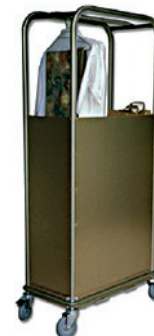

Local & Int'l Ph: 830-401-4400 ▪ Fax: 830-401-0600

www.tqhotels.com ▪ Email: tqcarts@tqind.com ▪ Toll Free **800-826-1245**

LUGGAGE CART

Options and Accessories

Hanging Hooks

Allows items to hang on side of luggage cart. Great space saver. Models are Standard with 4 Hooks

Optional: Shelves

Choice of Wire or Solid Shelving

Optional: Side or Back Rails

Optional: Side or Back Panels

Variety of Colors Available

Choice of Base Coverings

Choose Best for "Your" Property

Ultra Durable